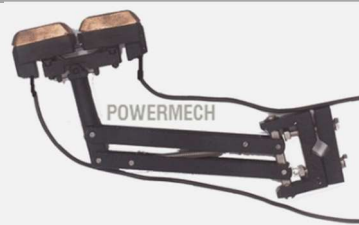

Safetrack *Genuine Parts*

Current Collectors

SAFETRACK | SAFE-LINE | G.G. | Current Collectors for Shrouded DSL Bus Bar/ Power Conductor / Enclosed Bar

Models: MACC-20, MACC-40, SA-40, SACC-50, MMACC-60, DACC-125, MACC-125, MACC-250, CC-25, CC-50, CC-100, CC-125, CC-250, etc.
 Applications: EOT Cranes, Hoists, Straight or Curved Monorails, Material Handling Equipment, Amusement drives, Conveyors, Electric trolleys, Transfer cars, Automated storage systems, Switching / Busbar etc.

1 Code: DSL-CC-125-STK
125 Amps / 100 Amps
Current collector with cable
 (Model: MACC 125)

Copper Shoe

Copper Shoe with holder

2 Code: DSL-CC-125-SLE
125 Amps / 100A Current collector (Red / Green) with cable
 (Model: CC-125 / CC-100)

60 Amps Current Collector

6 Code: DSL-CC-250 W/M-SLE
250 Amps Current Collector with cable (Model: CC-250 W)

7 Code: DSL-CC-250V-SLE
250 Amps Current Collector with cable (Model: CC-250 V)

8 Code: DSL-CC-250-STK
250 Amps Current Collector with cable
 (Model: MACC 250)

9 Code: DSL-CC-40-STK
 (Model: MACC 40)
40Amps Current collector

10 Code: DSL-CC-40-4P-STK
 (Model: SA 40)
40Amps 4Pole Current collector

11 Code: DSL-CC-40-4P-SLE | DSL-CC-35-4P-SLE |

12 Code: DSL-CC-70-4P-SLE | DSL-CC-70-4P-SLE
35Amps / 40Amps / 70Amps Current Collector 4Pole