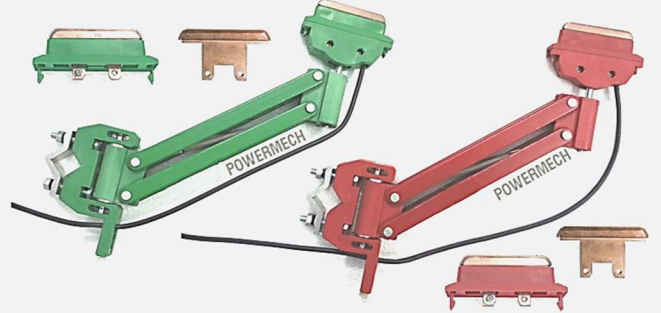

Safetrack *Genuine Parts*

Current Collectors

SAFETRACK | SAFE-LINE | G.G. | Current Collectors for Shrouded DSL Bus Bar/ Power Conductor / Enclosed Bar

Models: MACC-20, MACC-40, SA-40, SACC-50, MMACC-60, DACC-125, MACC-125, MACC-250, CC-25, CC-50, CC-100, CC-125, CC-250, etc.
 Applications: EOT Cranes, Hoists, Straight or Curved Monorails, Material Handling Equipment, Amusement drives, Conveyors, Electric trolleys, Transfer cars, Automated storage systems, Switching / Busbar etc.

1 Code: DSL-CC-125-STK
125 Amps / 100 Amps
Current collector with cable
 (Model: MACC 125)

Copper Shoe

Copper Shoe with holder

2 Code: DSL-CC-125-SLE
125 Amps / 100A Current collector (Red / Green) with cable
 (Model: CC-125 / CC-100)

3 Code: DSL-CC-100-SLE
 (Older Version Model: CC-100)
100 Amps Current Collector (Red / Green) with cable

4 Code: DSL-CC-50-SLE
 (Model: MACC 50)

5 Code: DSL-CC-60-STK
 (Model: MACC 60)

50 Amps Current Collector

60 Amps Current Collector

6 Code: DSL-CC-250 W/M-SLE
250 Amps Current Collector with cable (Model: CC-250 W)

7 Code: DSL-CC-250V-SLE
250 Amps Current Collector with cable (Model: CC-250 V)

8 Code: DSL-CC-250-STK
250 Amps Current Collector with cable
 (Model: MACC 250)